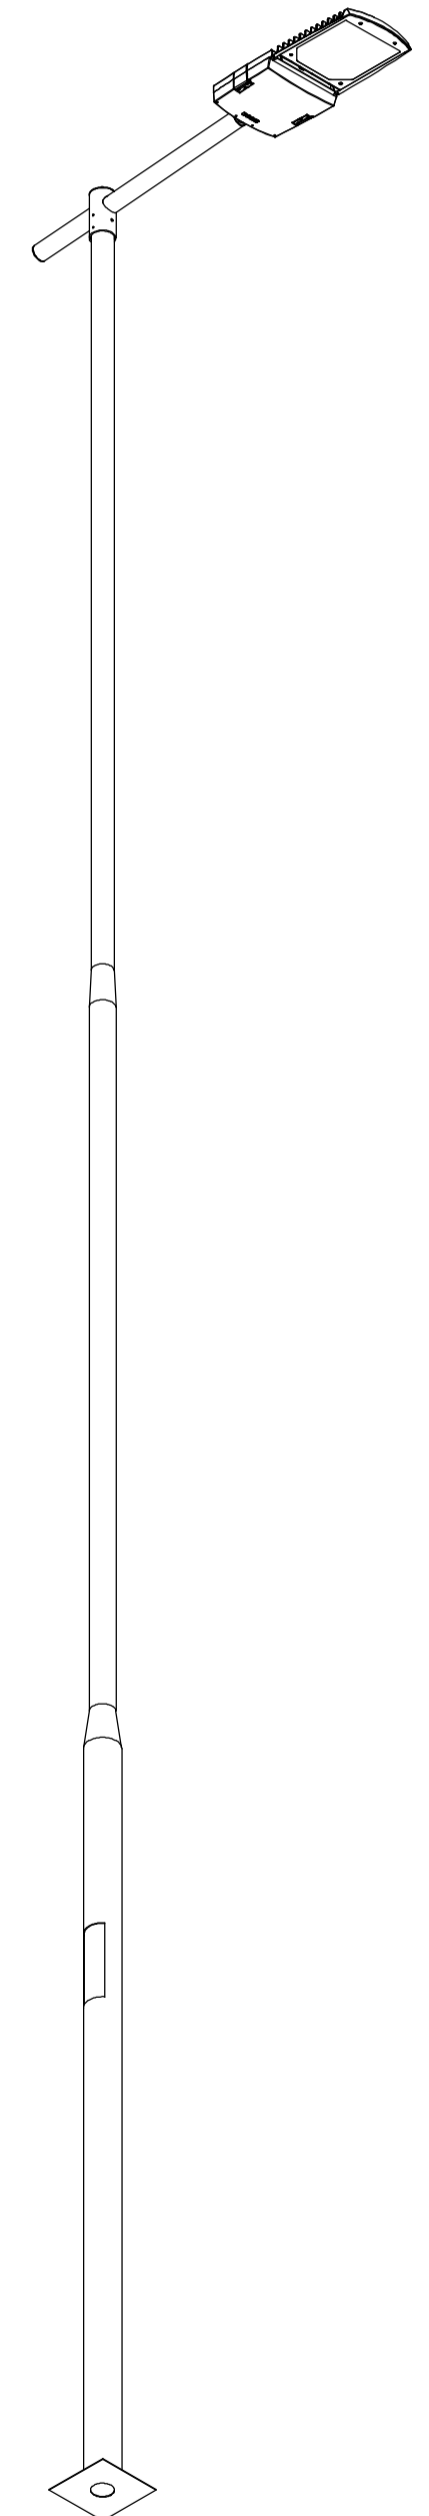

ARM
SCALE 1:10

DO NOT SCALE PRINT

REV	BY	DATE	DETAILS
-	-	-	-

COPYRIGHT.
Proprietary and confidential. This drawing and the information on this drawing is the sole property of Beka (PTY) LTD and may not be used or reproduced in any way without written permission from Beka (PTY) LTD

HEAD OFFICE:
BEKA (PTY) LTD
13WEST VIEW ROAD
P.O.BOX 120
OLIFANTSFONTEIN 1665
TEL(011)238 0000
FAX(011)238 0180
www.beka.co.za

MATERIAL:		SURFACE FINISH:	
M/STEEL 300WA		FINISH: H.D.G	
WEIGHT: 75948.44			
DRAWN	NAME	DATE	SIGNATURE
APPV'D	E.P	30/05/13	
CHK'D			
MFG			
Q.A			

BEKA
A member of the Schröder Group GIE

TITLE: 8m MH POLE WITH PIANO ARM AND LEDLume

P13-03-46-A

SCALE:1:25 SHEET 1 OF 1

FORMAT: A2
REVISION: -